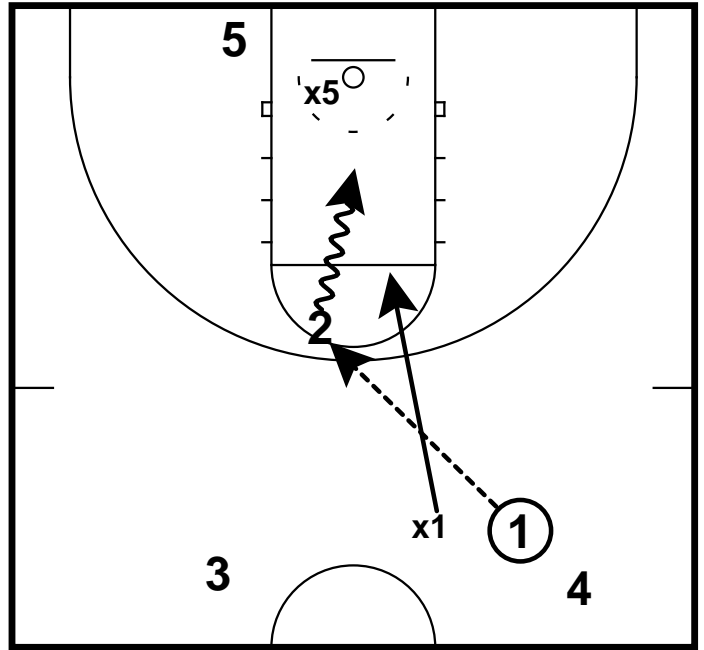

CARDINAL  
Team Offense

2 teams working in pairs with a post player  
point for initial deflection  
3 minutes

CARDINAL  
Team Offense

x 1 goes for deflection (1 point) then pursues play  
Quick outlet to coach for next teams attack