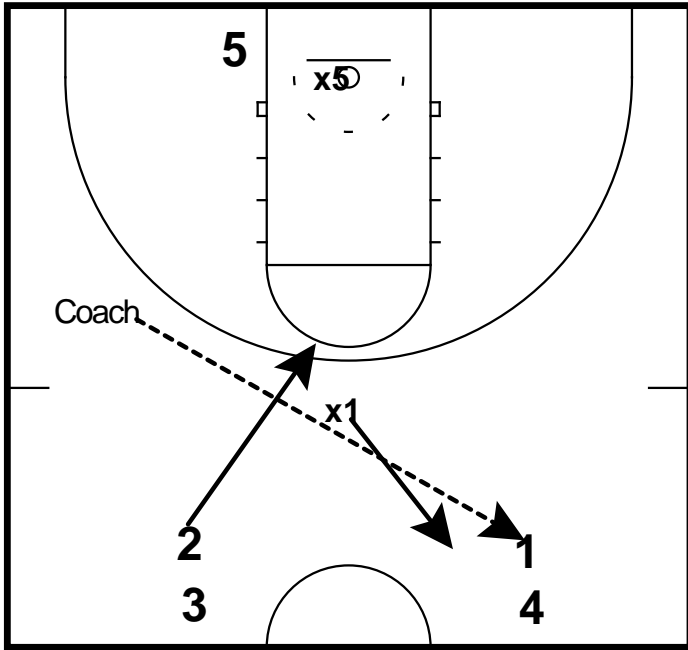

CARDINAL  
Team Offense

2 teams working in pairs with a post player  
point for initial deflection  
3 minutes

CARDINAL  
Team Offense

x 1 goes for deflection (1 point) then pursues play  
Quick outlet to coach for next teams attack